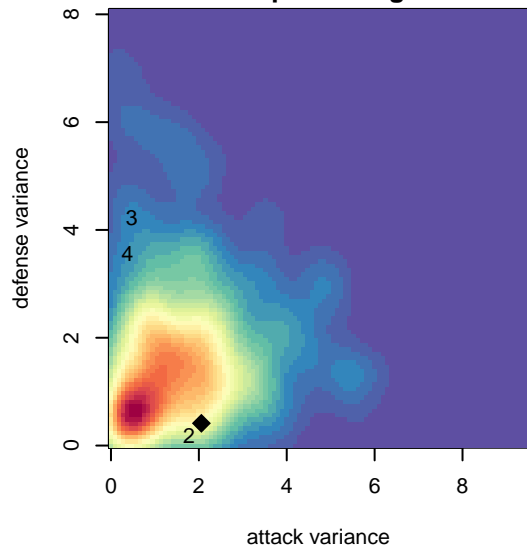

Alaska Rush 02 B01

, AK
B01 total strength=1387
attack=7.28 defense=8.06

alt names used:
ALASKA RUSH AK RUSH 02B (AK)
ALASKA RUSH AK RUSH 02B (AK)

Venues played:
2015 Nike Crossfire Challenge Gold Group U14
2015 Oswego Nike Cup Gold U14

**attack and defense variance (black dot)
relative to other teams
and top 10 in region**

**attack and defense rating
relative to others at age
and all opponents in last 13 months**

**attack and defense rating
relative to others at age
and all opponents in last 13 months**

Performance relative to 13 month average

Performance relative to 13 month average

Distribution of opponents
 Red = Lose zone, Blue = Win zone, Green = Even
 Black line separates win/lose zones

lot. A=Neither has attack advantage, B=Opponent has both attack and defense advantage, C=Opponent has both attack and defense disadvantage, D=Both have