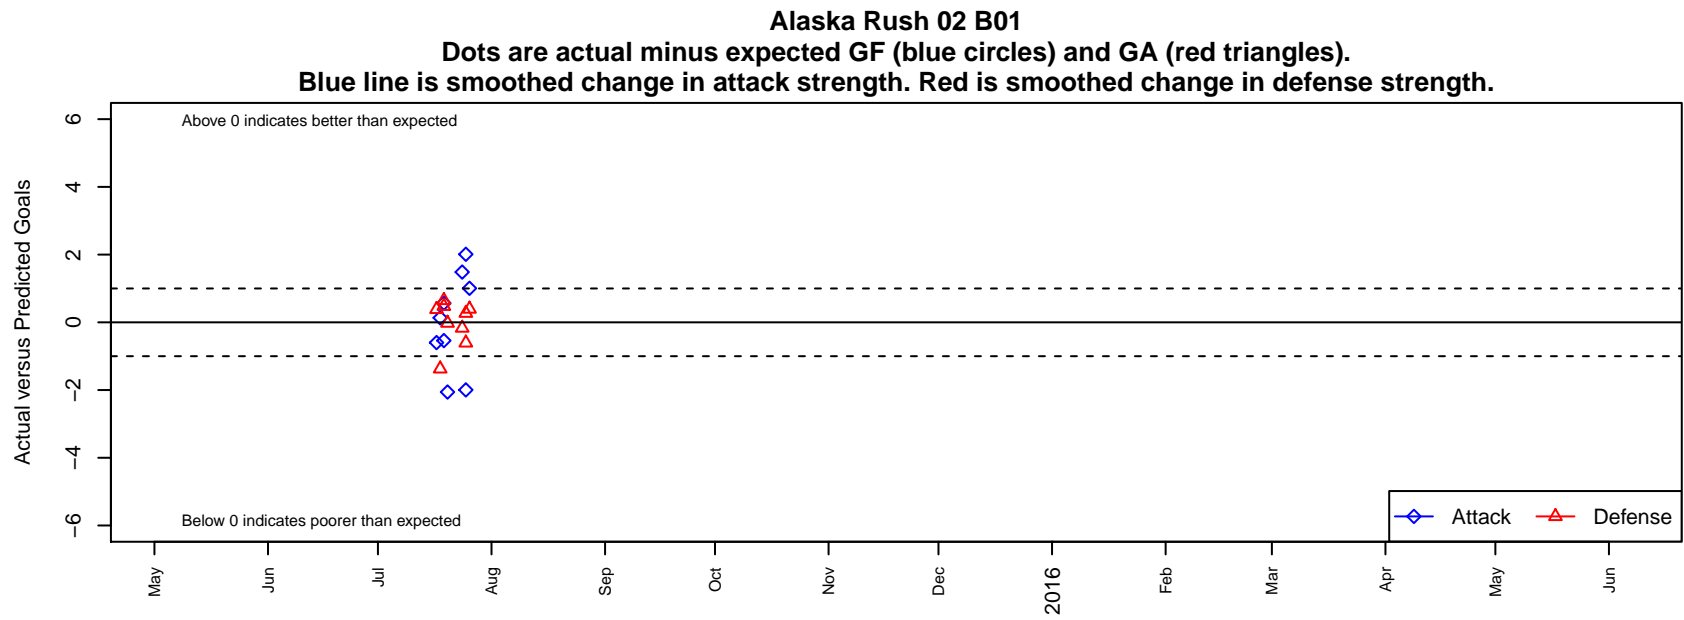

Alaska Rush 02 B01

, AK
B01 total strength=1387
attack=7.28 defense=8.06

alt names used:
ALASKA RUSH AK RUSH 02B (AK)
ALASKA RUSH AK RUSH 02B (AK)

Venues played:
2015 Nike Crossfire Challenge Gold Group U14
2015 Oswego Nike Cup Gold U14

**attack and defense variance (black dot)
relative to other teams
and top 10 in region**

**attack and defense rating
relative to others at age
and all opponents in last 13 months**

**attack and defense rating
relative to others at age
and all opponents in last 13 months**

Performance relative to 13 month average

Performance relative to 13 month average

Distribution of opponents
 Red = Lose zone, Blue = Win zone, Green = Even
 Black line separates win/lose zones

lot. A=Neither has attack advantage, B=Opponent has both attack and defense advantage, C=Opponent has both attack and defense disadvantage, D=Both have