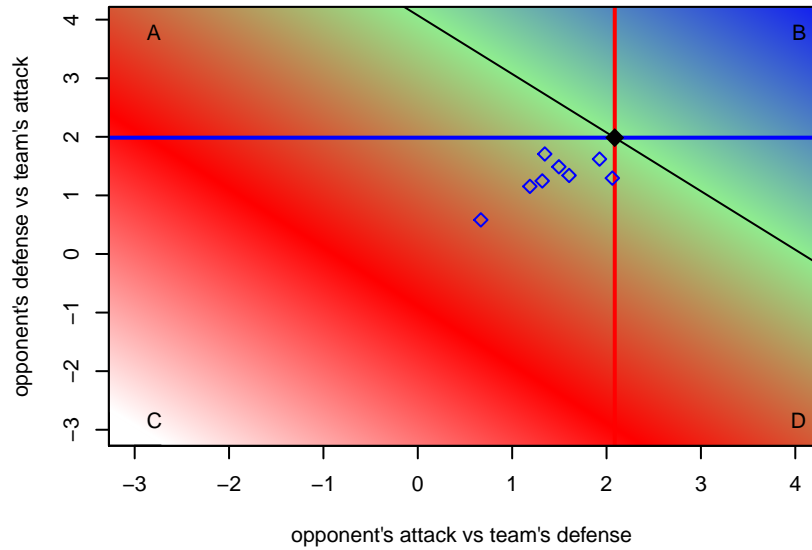

Alaska Rush 02 B01

, AK
B01 total strength=1387
attack=7.28 defense=8.06

alt names used:
ALASKA RUSH AK RUSH 02B (AK)
ALASKA RUSH AK RUSH 02B (AK)

Venues played:
2015 Nike Crossfire Challenge Gold Group U14
2015 Oswego Nike Cup Gold U14

**attack and defense variance (black dot)
relative to other teams
and top 10 in region**

**attack and defense rating
relative to others at age
and all opponents in last 13 months**

**attack and defense rating
relative to others at age
and all opponents in last 13 months**

Performance relative to 13 month average

Performance relative to 13 month average

Distribution of opponents
 Red = Lose zone, Blue = Win zone, Green = Even
 Black line separates win/lose zones

lot. A=Neither has attack advantage, B=Opponent has both attack and defense advantage, C=Opponent has both attack and defense disadvantage, D=Both have