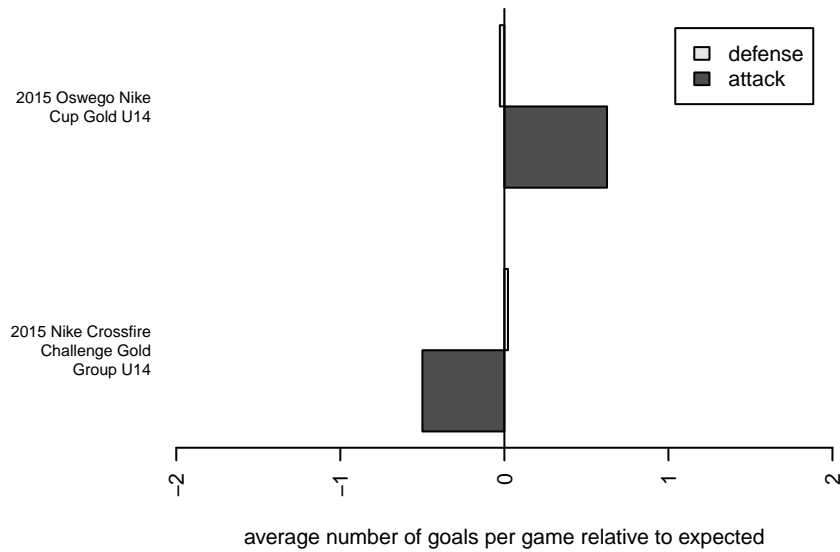

Alaska Rush 02 B01

, AK
B01 total strength=1387
attack=7.28 defense=8.06

alt names used:
ALASKA RUSH AK RUSH 02B (AK)
ALASKA RUSH AK RUSH 02B (AK)

Venues played:
2015 Nike Crossfire Challenge Gold Group U14
2015 Oswego Nike Cup Gold U14

**attack and defense variance (black dot)
relative to other teams
and top 10 in region**

**attack and defense rating
relative to others at age
and all opponents in last 13 months**

**attack and defense rating
relative to others at age
and all opponents in last 13 months**

Performance relative to 13 month average

Performance relative to 13 month average

Distribution of opponents
 Red = Lose zone, Blue = Win zone, Green = Even
 Black line separates win/lose zones

lot. A=Neither has attack advantage, B=Opponent has both attack and defense advantage, C=Opponent has both attack and defense disadvantage, D=Both have